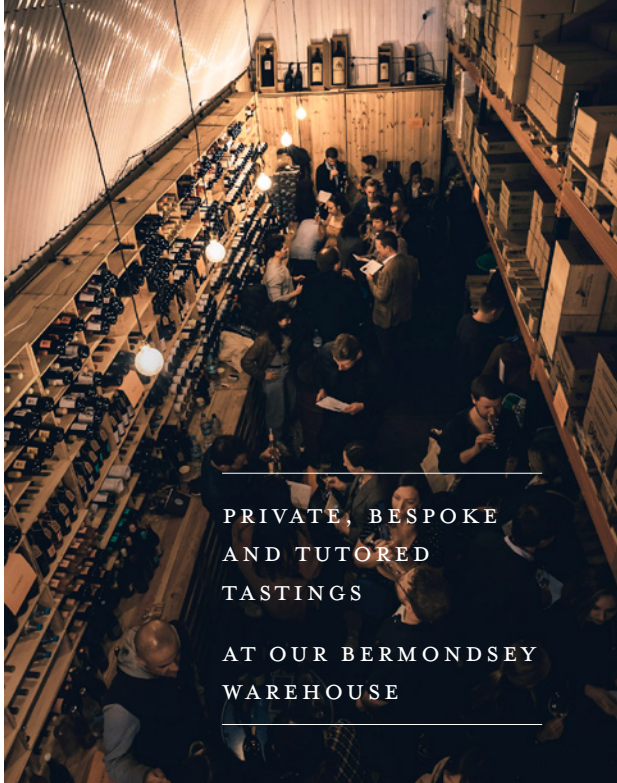

DYNAMIC  
VINES

TASTING EVENTS

PRIVATE, BESPOKE  
AND TUTORED  
TASTINGS  
AT OUR BERMONDSEY  
WAREHOUSE

Looking for a unique space for your next private event? Our wine-filled warehouse, hidden under the historic arches of Spa Road Railway Station in Bermondsey, is the ultimate place to enjoy our extensive range of biodynamic and organic wines for any occasion.