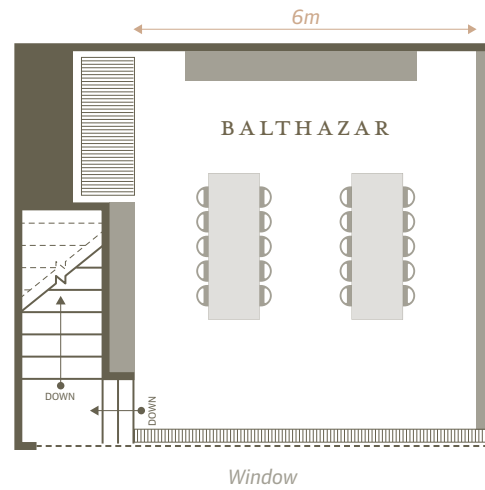

# MELCHIOR

**Capacity**  
Seated 25 - 75  
Standing 30 - 100

**Min spend**  
£2,000

*All of our events - big or small - are bespoke, depending on your needs. Please get in touch for further details!*

This is our largest, most impressive space. Its walls are lined with rustic wine boxes filled to the brim with bottles. Our hand-crafted furniture can be moved to suit a range of events.

## ● BALTHAZAR

Smaller than his older brother Melchior, Balthazar is the perfect space for a more intimate occasion. Upstairs under the arches, and flooded with natural light, this is the most recent room we have created and provides the perfect space for a special wine tasting.

### Capacity

Seated 12 - 30

Standing 12 - 30

---