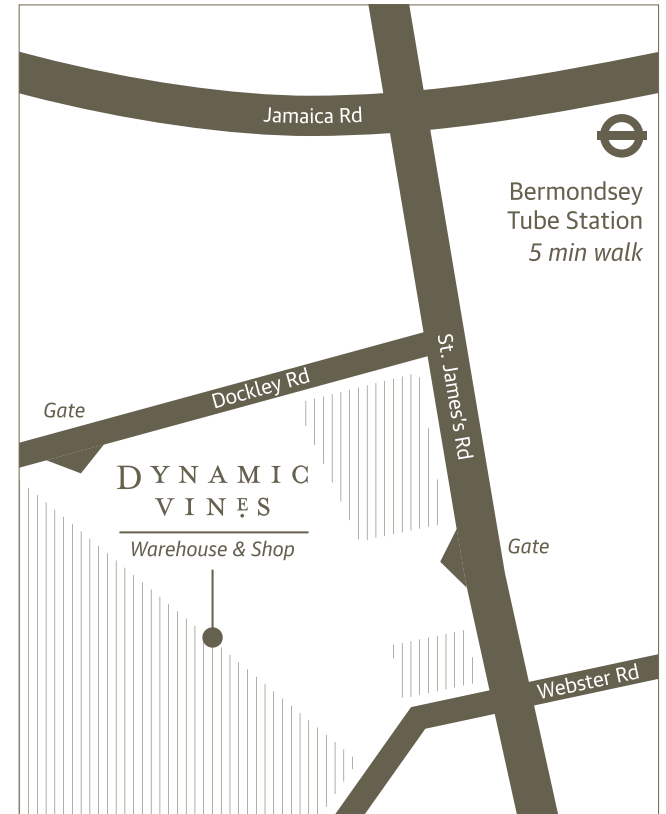

DYNAMIC  
VINES

TASTING EVENTS

PRIVATE, BESPOKE  
AND TUTORED  
TASTINGS  
AT OUR BERMONDSEY  
WAREHOUSE

Looking for a unique space for your next private event? Our wine-filled warehouse, hidden under the historic arches of Spa Road Railway Station in Bermondsey, is the ultimate place to enjoy our extensive range of biodynamic and organic wines for any occasion.