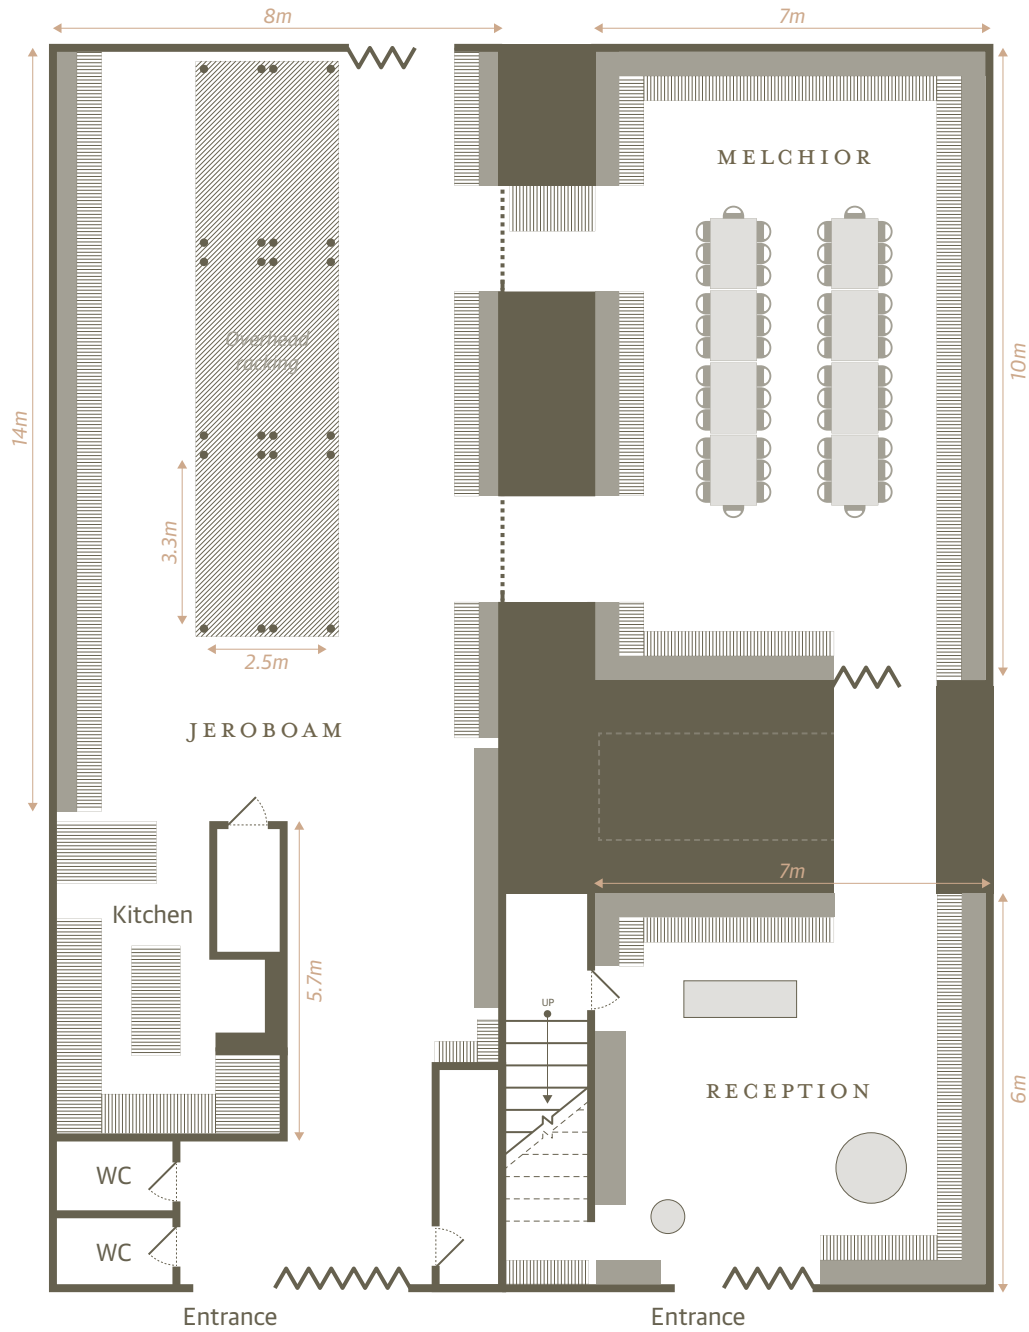

GROUND FLOOR